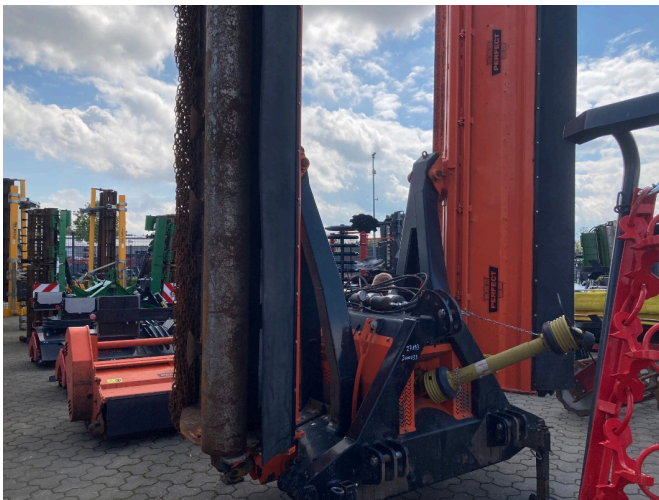

MECKLENBURGER LANDTECHNIK

Fricke Landmaschinen GmbH Bockel - Gyhum
Wichernstraße 2
27404 Bockel - Gyhum
Tel: 0049 (0) 4281712710
Fax: 0049 (0) 4281712717

Perfect KX 860 Triwing [993000502000133]

Year of manufacture: 2022

Date: 12.03.2025

Design:

Soil cultivation crop

Category:

Mulcher + Chopper

€ 38,600.⁰⁰

plus VAT 19% (€ 45,934.⁰⁰ Gross)

Equipment

Working width	8,60
Design	schlegelmulcher
State	Used
Technical condition	Good
Rollers	✓

Description

- 8.60m working width
- hydraulically foldable.
- Cardan shaft
- For RÄFA
- Mallet
- Support roller
- Chain guard
- Warning signs + lighting