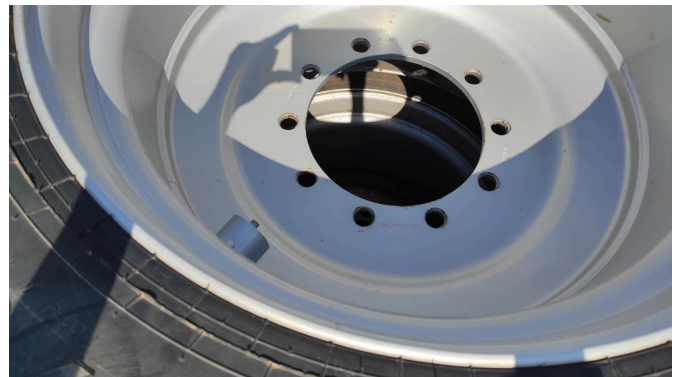

Equipment

State

Used

Description

- 22.5
- Hole Rim