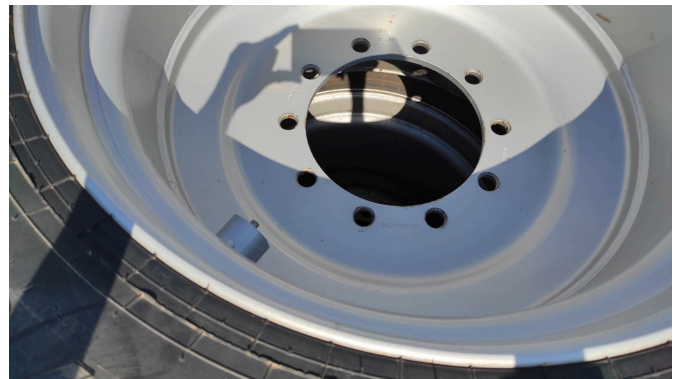

Equipment

State

Used

Description

- 22.5
- Hole Rim