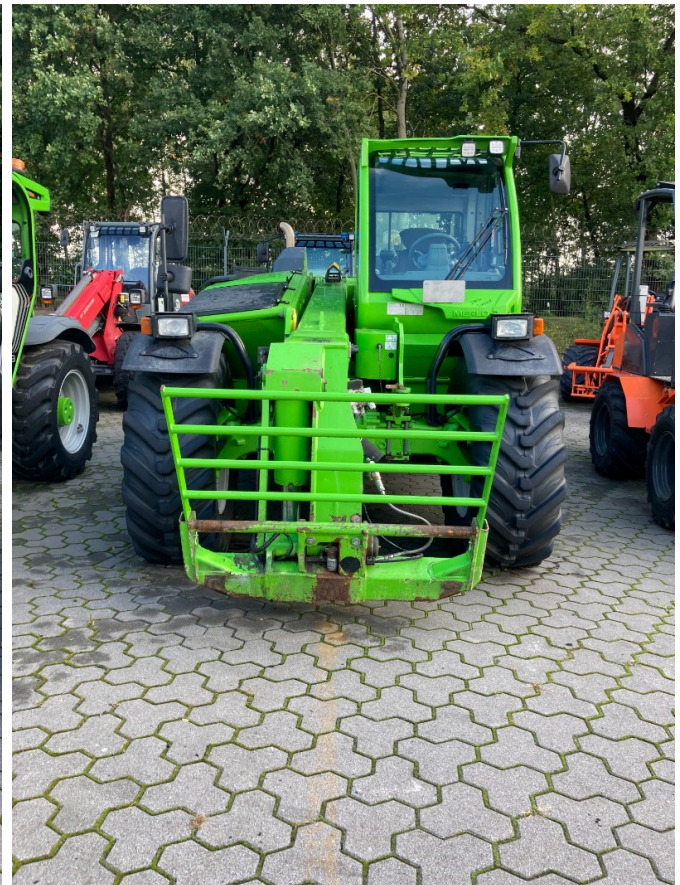

MECKLENBURGER LANDTECHNIK

Fricke Landmaschinen GmbH Bockel - Gyhum
Wichernstraße 2
27404 Bockel - Gyhum
Tel: 0049 (0) 4281712710
Fax: 0049 (0) 4281712717

Merlo TF 42.7-140 [319000102000018]

Year of manufacture: 2021

Date: 22.12.2024

Design:

Excavator + Loader

Category:

Telescopic handler

Operating hours:

2890

€ 69,900.⁰⁰

plus VAT 19% (€ 83,181.⁰⁰ Gross)

Equipment

Description

automatic leaning device

Tyres

460/70R24

State

Used