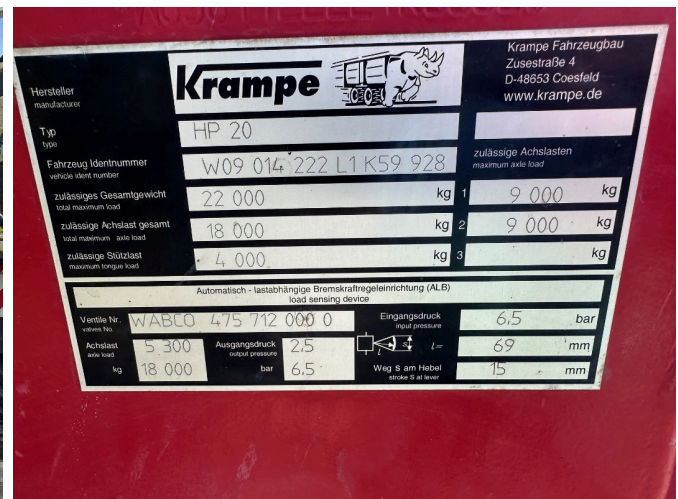

MECKLENBURGER LANDTECHNIK

Fricke Landmaschinen GmbH Bockel - Gyhum
Wichernstraße 2
27404 Bockel - Gyhum
Tel: 0049 (0) 4281712710
Fax: 0049 (0) 4281712717

Krampe HP 20 [189001902000033]

Year of manufacture: 2020

Date: 27.12.2024

Design:

Transport technology

Category:

Dump truck

€ 30,950.⁰⁰

plus VAT 19% (€ 36,830.⁵⁰ Gross)

Equipment

State

Used

Technical condition

Very good

Description

- Unhook K 80
- Air brake
- HARDOX coating
- Underride protection
- Tires 650/50R26.5