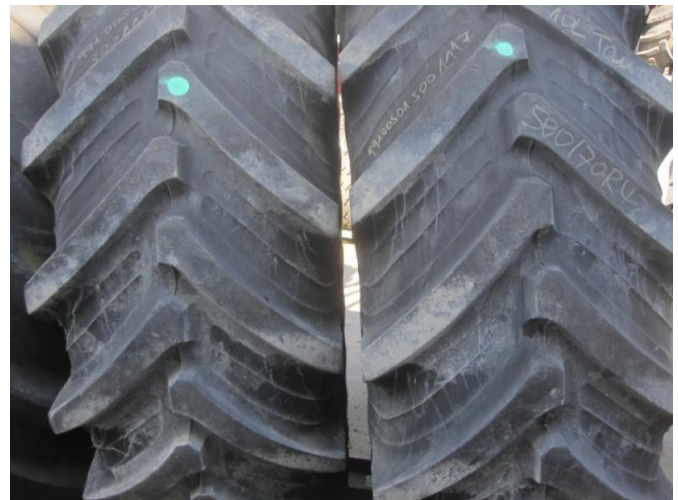

**Taurus 2 Räder Taurus 580/70 R42 [991.00501.5001117]**

Year of manufacture:

Date: 22.12.2024

Design:

Wheels/Tires/Rims

Category:

Tyres

**€ 3,510.<sup>00</sup>**

plus VAT 19% (€ 4,176.<sup>00</sup> Gross)

**Equipment**

<b>Number</b>	2
<b>State</b>	Used
<b>Size</b>	58070r42

**Description**

- 2 pieces complete wheel Taurus 580/70 R42 with approx. 40% remaining tread depth on red painted 10-hole rim
- Hub cutout 281 mm
- Bolt circle diameter 335 mm
- \*Cheap shipping as piece goods possible!