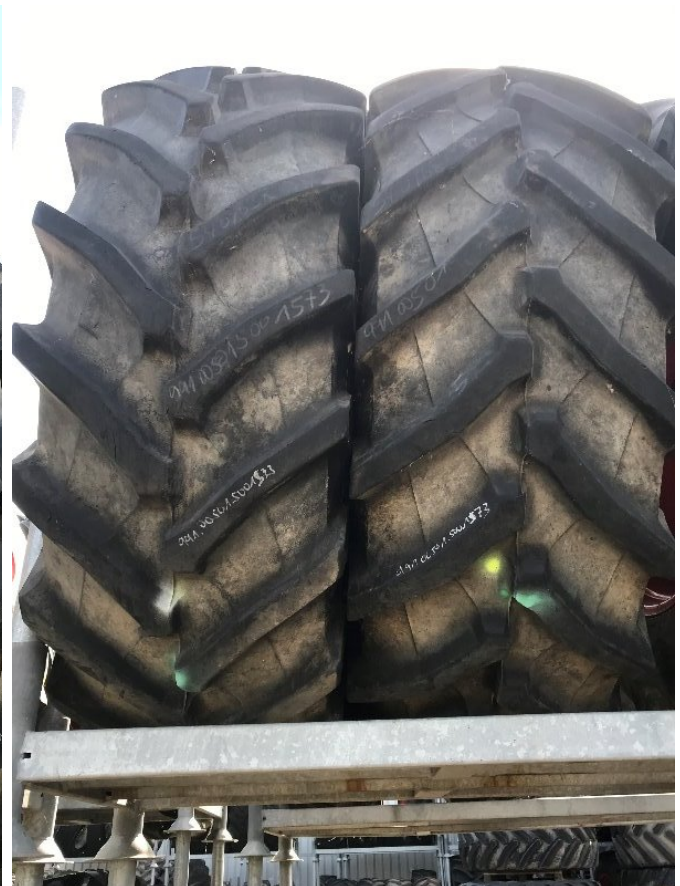

## Trelleborg 540/65 R34 TM 800 [991.00501.5001573]

Year of manufacture:

Date: 22.11.2024

Design:

Wheels + Tires + Rims

Category:

Wheel

**€ 2,400.<sup>00</sup>**  
plus VAT 19% (€ 2,856.<sup>00</sup> Gross)

### Equipment

Number	2
State	Used

### Description

- 2 pieces complete wheel Trelleborg 540/65 R34 TM

**Front wheel size**  
**Number of holes**

54065r34  
10

- 800 on red painted 10
- Loch
  - Rim, with about 80% remaining tread. \*Cheap shipping as piece goods possible!