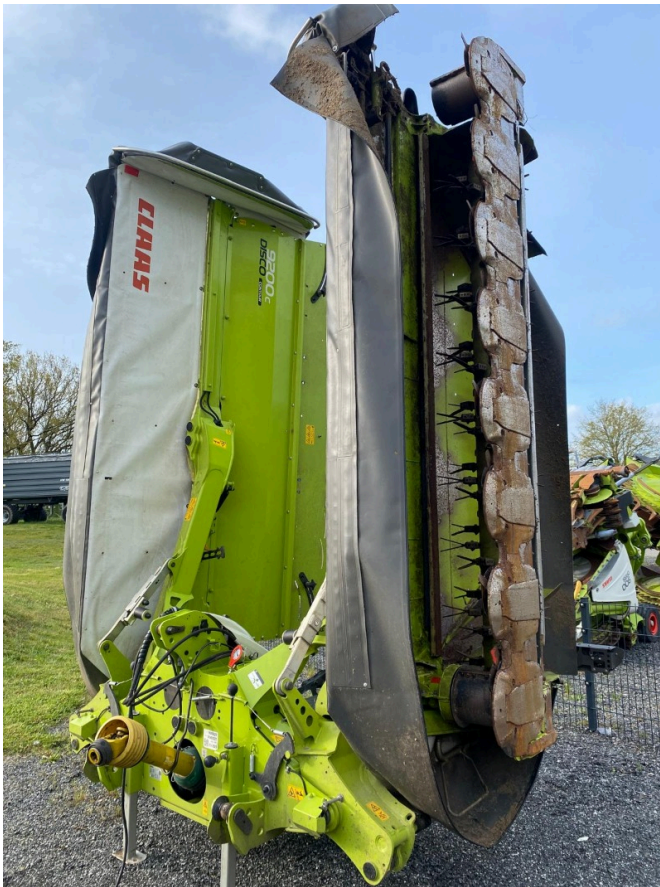

€ 42,900.⁰⁰

plus VAT 19% (€ 51,051.⁰⁰ Gross)

Equipment

Description

Working width	9,10	
Conditioner	✓	
Design	Tail	
Lighting	✓	
State	Used	
mill beams	scheiben	
Technical condition	Ready to drive/operate	<ul style="list-style-type: none"> • irrturn-zwischenverkauf-vorbehalten-clas- disco-9200-c-contour-baujahr-2022-modelljahr-2023 • 214 operating hours • 787 hectares • Wear • Conditioner • Cardan shaft • ISO bus cable • schutzuecher-auszen-hydraulisch-klappbar-